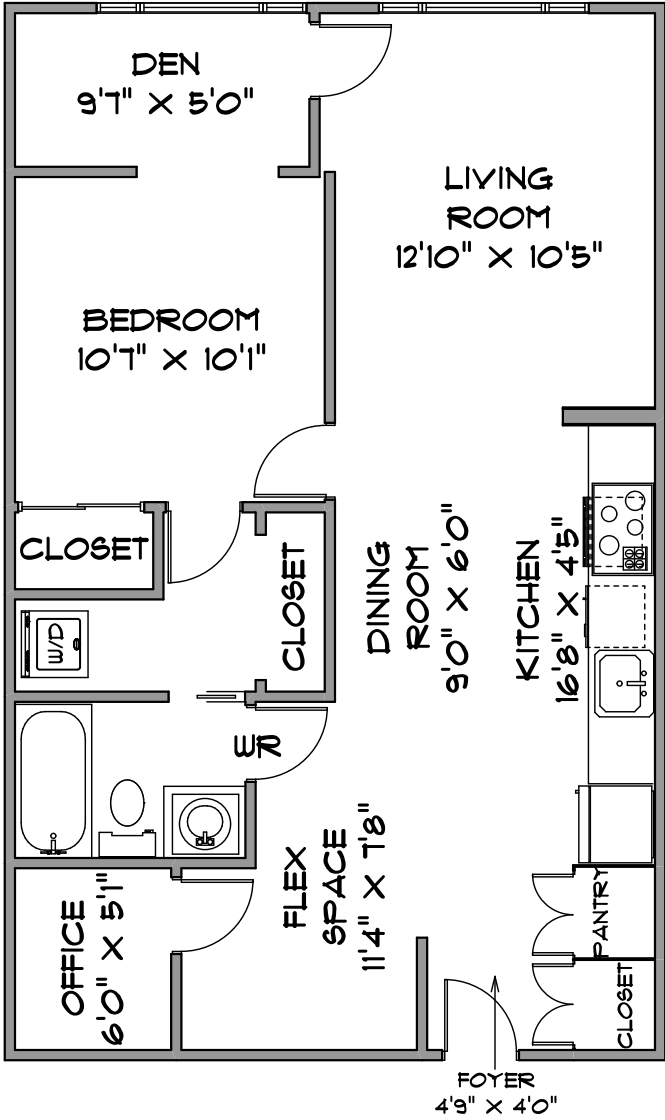

UNIT 413-2828 MAIN STREET  
VANCOUVER

SQUARE FOOTAGE  
TOTAL 746

MEASUREMENTS SHOULD BE CONSIDERED APPROXIMATE  
AND ARE FOR PROMOTIONAL USE ONLY.  
E & O Insured

778-231-6542 MARCH 2018